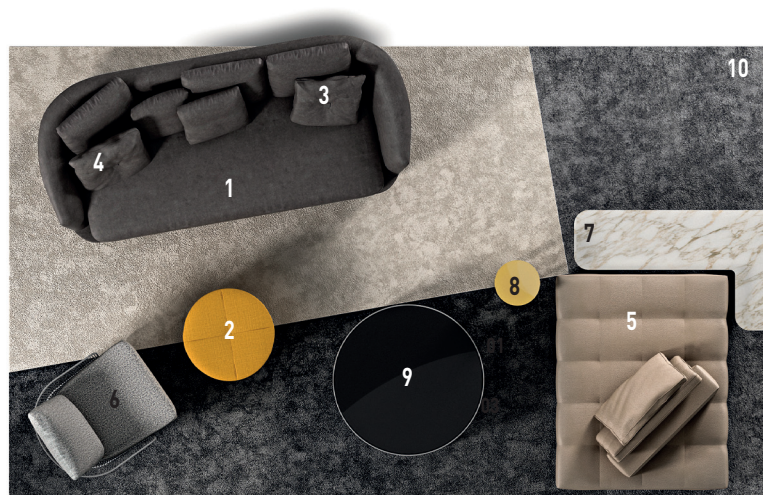

### SOFA ARRANGEMENT

- 1 **GRAND JACQUES**  
SOFA CM 240X107 H82
- 2 **JACQUES**  
OTTOMAN Ø CM 60 H38
- 3 **DECOR**  
OPTIONAL CUSHION CM 43X43
- 4 **DECOR**  
OPTIONAL CUSHION CM 50X50

### FURNISHING ACCESSORIES

- 5 **LAWRENCE "CLAN"**  
OTTOMAN CM 168X112 H40
- 6 **COLETTE**  
ARMCHAIR CM 72X85 H84
- 7 **SONG**  
CORNER CONSOLE CM 134X80 H36 - DX
- 8 **ELLIS**  
COFFEE TABLE Ø CM 30 H45
- 9 **CAULFIELD "BLACK-NICKEL"**  
COFFEE TABLE Ø CM 100 H28
- 10 **DIBBETS "DIAGONAL"**  
RUG CM 500X300

## Furnishing accessories

5  
**LAWRENCE "CLAN"**  
OTTOMAN CM 168X112 H40

6  
**COLETTE**  
ARMCHAIR CM 72X85 H84

7  
**SONG**  
CORNER CONSOLE CM 134X80 H36 - DX

8  
**ELLIS**  
COFFEE TABLE Ø CM 30 H45

9  
**CAULFIELD "BLACK-NICKEL"**  
COFFEE TABLE Ø CM 100 H28

10  
**DIBBETS "DIAGONAL"**  
RUG CM 500X300